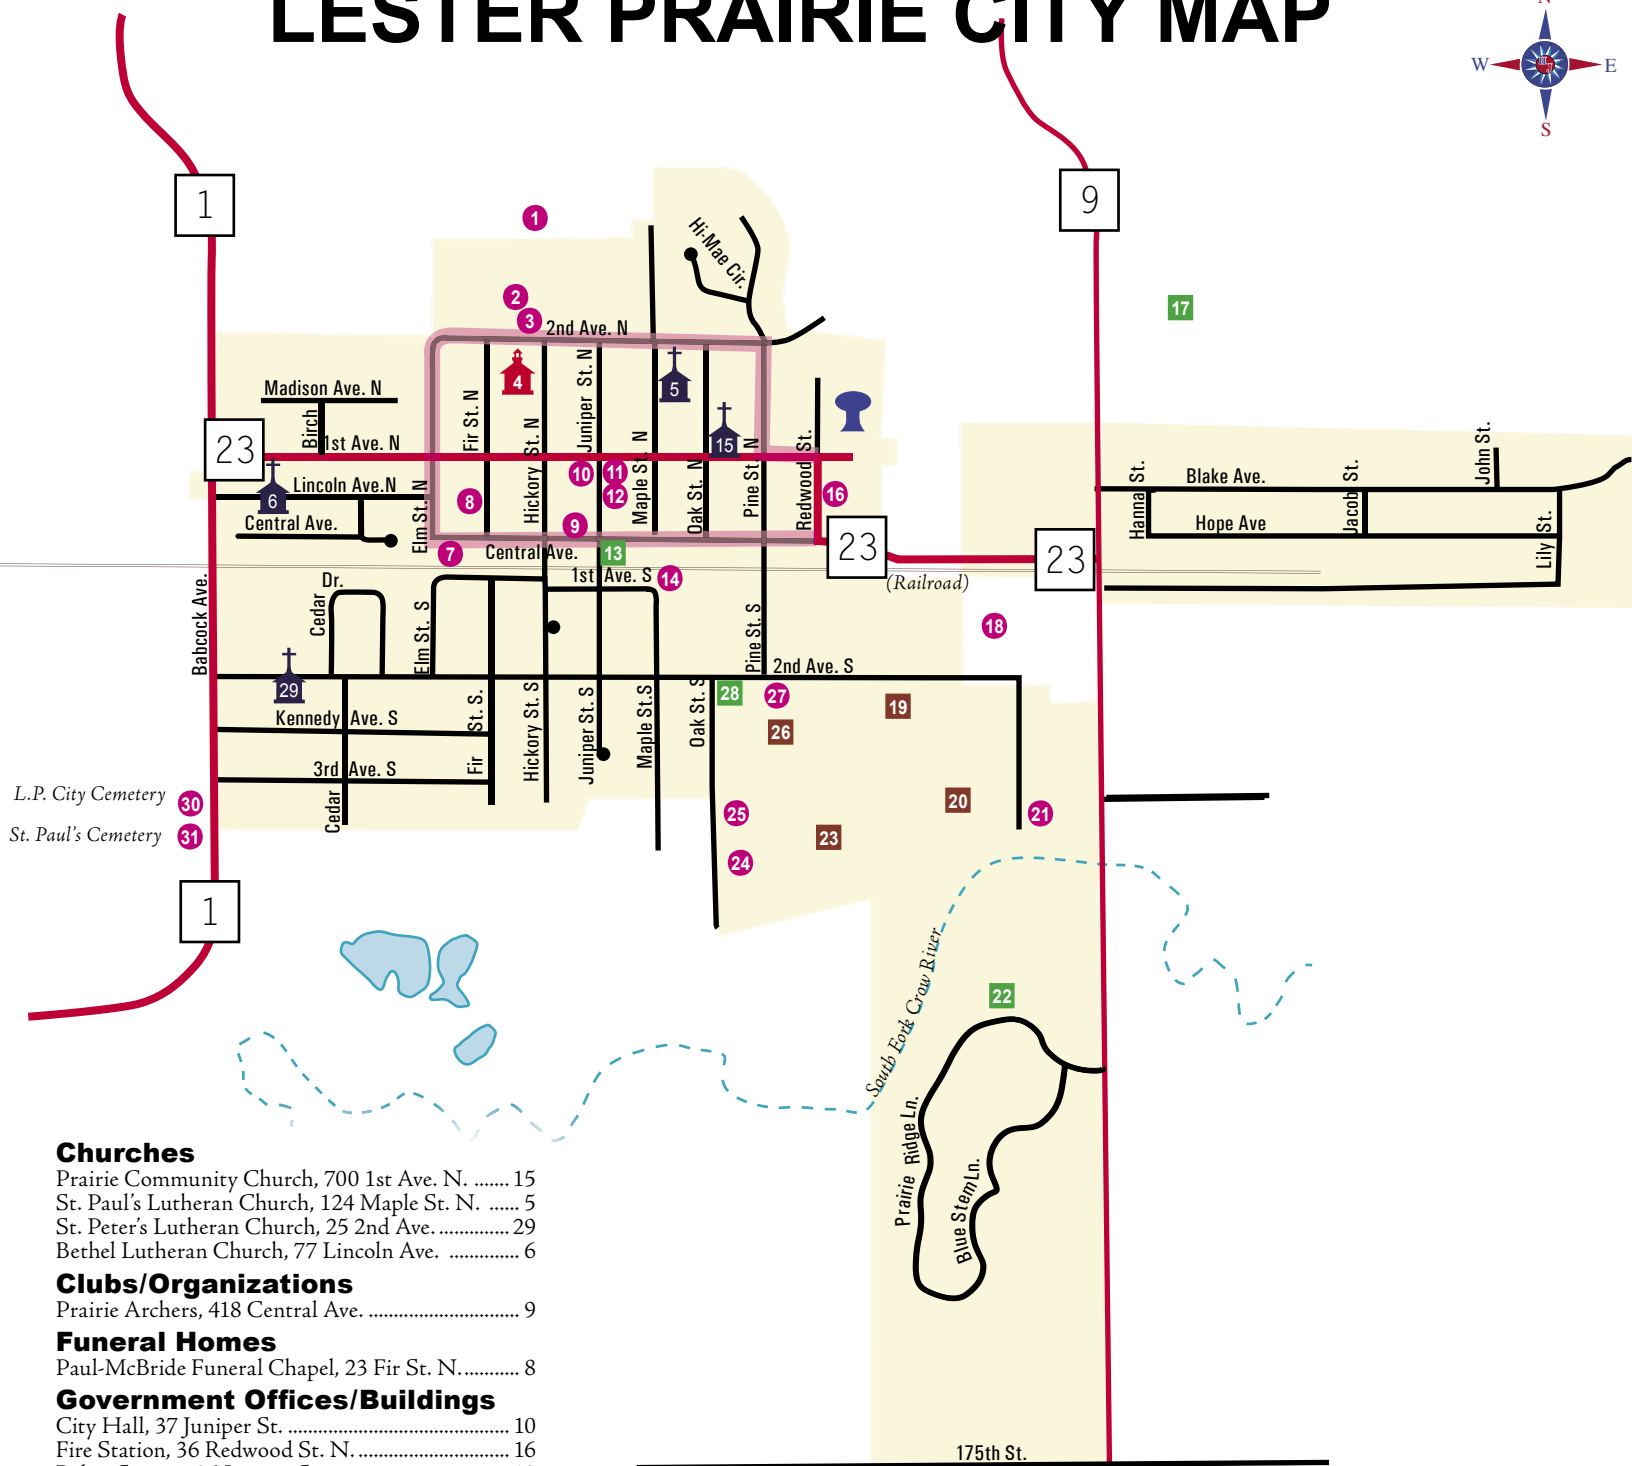

LESTER PRAIRIE CITY MAP

Churches

- Prairie Community Church, 700 1st Ave. N. 15
- St. Paul's Lutheran Church, 124 Maple St. N. 5
- St. Peter's Lutheran Church, 25 2nd Ave. 29
- Bethel Lutheran Church, 77 Lincoln Ave. 6

Parks

- Prairie Ridge Park, Prairie Ridge Lane 22
- Sunrise Nature Park, CR 9 17
- Central Park, Central Ave., 13
- Lester Prairie City Park, 2nd Ave. S. 28

Point of Interest

- Parade Route (shaded pink)
West on Central Ave. to Elm St., north to 2nd Ave., east on 2nd Ave. to Pine, south on Pine to 1st Ave., east to Redwood St.

Ball Fields

- LP Municipal Field, BB 26
- Bulldog Field, SB, FB 19
- Lions Field, FB 20
- Veterans Field, BB, SB 23

Cemeteries

- Lester Prairie Cemetery, CR 1 30
- St. Paul's Cemetery, CR 1 31
- Early Settlers Cemetery, West Central Ave. 18
- Piper Cemetery, East Central Ave. 7

Service Locations

- Compost/Brush Site, East of Lions Field, 21
- Post Office, 38 Juniper St. N. 11

Schools

- Lester Prairie Public School, 131 Hickory St. N. ... 4
- LP Community Education, 2nd Ave. N. 3